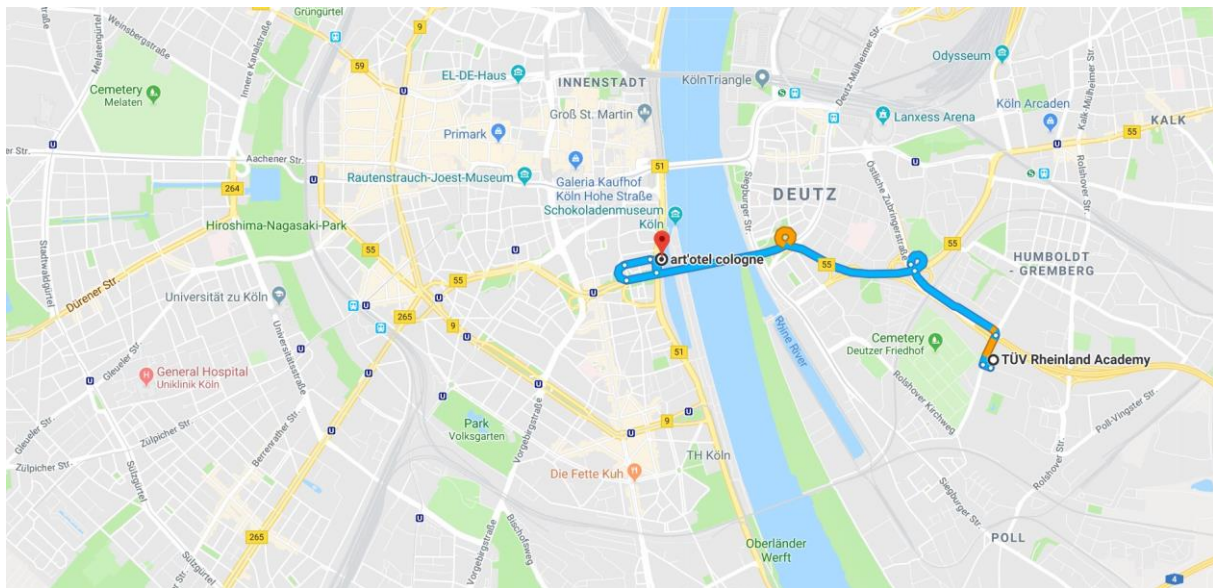

TAG Workshop
Integration of road safety data/analyses into the
ongoing development of the theoretical test
10 & 11 April 2018 | Cologne (Germany)

INFORMATION FOR PARTICIPANTS

WORKSHOP VENUE

TUEV Rheinland Akademie, Am Grauen Stein 27, 51105 Cologne, Meeting Room: Rheinland A and B

Please note that we will provide transportation from the hotel to the venue of the workshop for all participants.

ACCOMMODATION

art'otel, Holzmarkt 4, Cologne 50676, Germany
TELEPHONE: +49 (0) 221 80 103 0

We have booked 50 rooms for our group for the night of 10 April 2018. For more information on the selected hotel, please visit the [website](#).

Please note that workshop participants are responsible for making their room reservation.

Rates: Single/Double: 139€/155€ breakfast, service and VAT included

Reservation: Please send a mail to acores@pphe.com by **12 February 2018 at the latest using the code **CIECA**. After this date rooms will not be held. You will have to provide your credit card details in order to guarantee your booking.**

Free cancellations of reservations are possible until 7 days prior to the day of arrival. After this date, the client is obliged to pay 90% of the reservation (including breakfast).