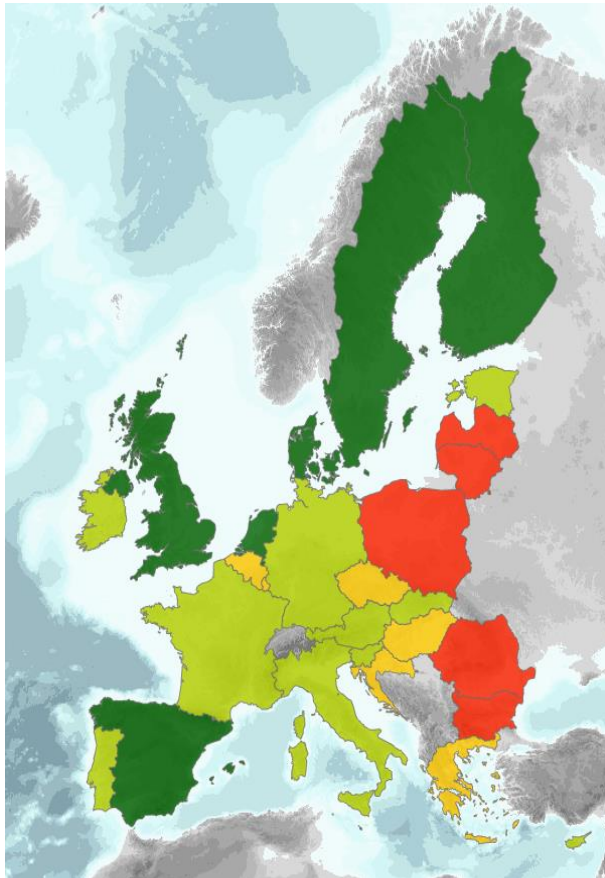

CIECA Congress

Madrid, 8-9 June 2016

Szabolcs SCHMIDT

**Head of the Road Safety Unit
Directorate-General for Mobility and
Transport**

European Commission

Road fatalities in EU 2001-2020

Fatality rates 2014 (deaths/million inhabitants)

European
Commission

Bast/VDA classification:

ACC: Automatic Cruise control
 FCW: Forward collision warning
 LDW: Lane departure warning
 LKA: Line keeping assist