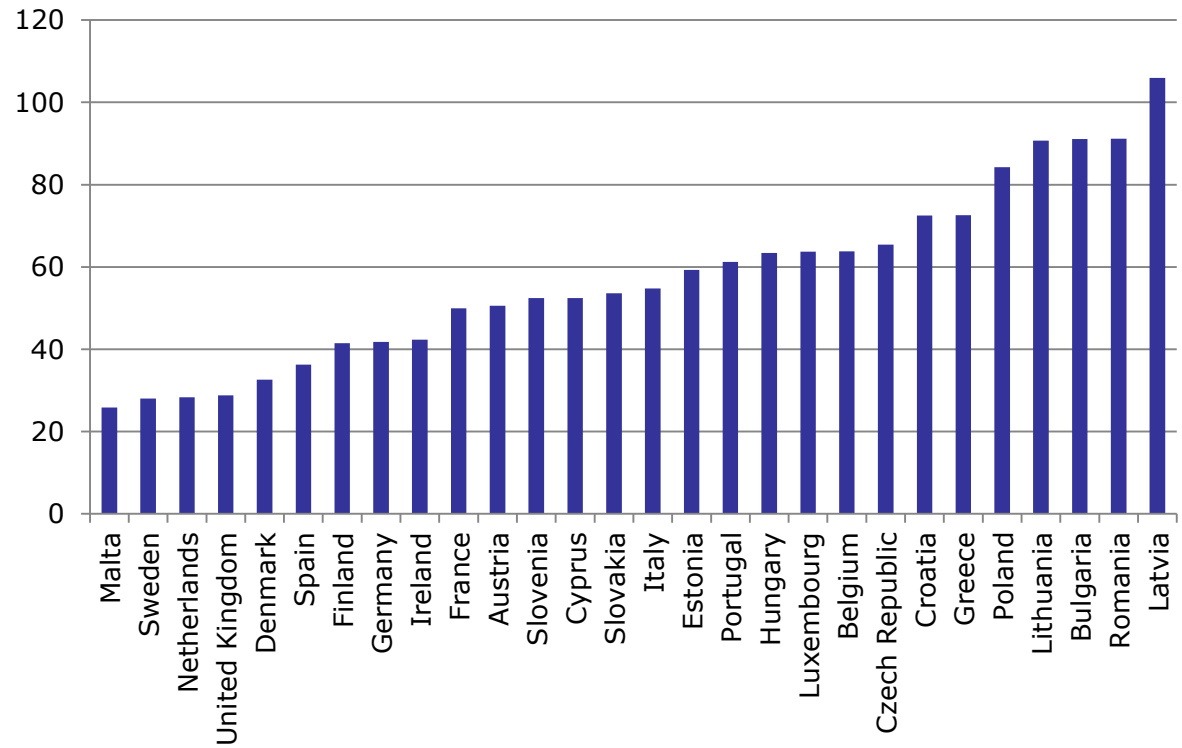

CIECA Congress

Madrid, 8-9 June 2016

Szabolcs SCHMIDT

**Head of the Road Safety Unit
Directorate-General for Mobility and
Transport**

European Commission

Road fatalities in EU 2001-2020

Fatality rates 2014 (deaths/million inhabitants)

European
Commission

Bast/VDA classification:

ACC: Automatic Cruise control
 FCW: Forward collision warning
 LDW: Lane departure warning
 LKA: Line keeping assist