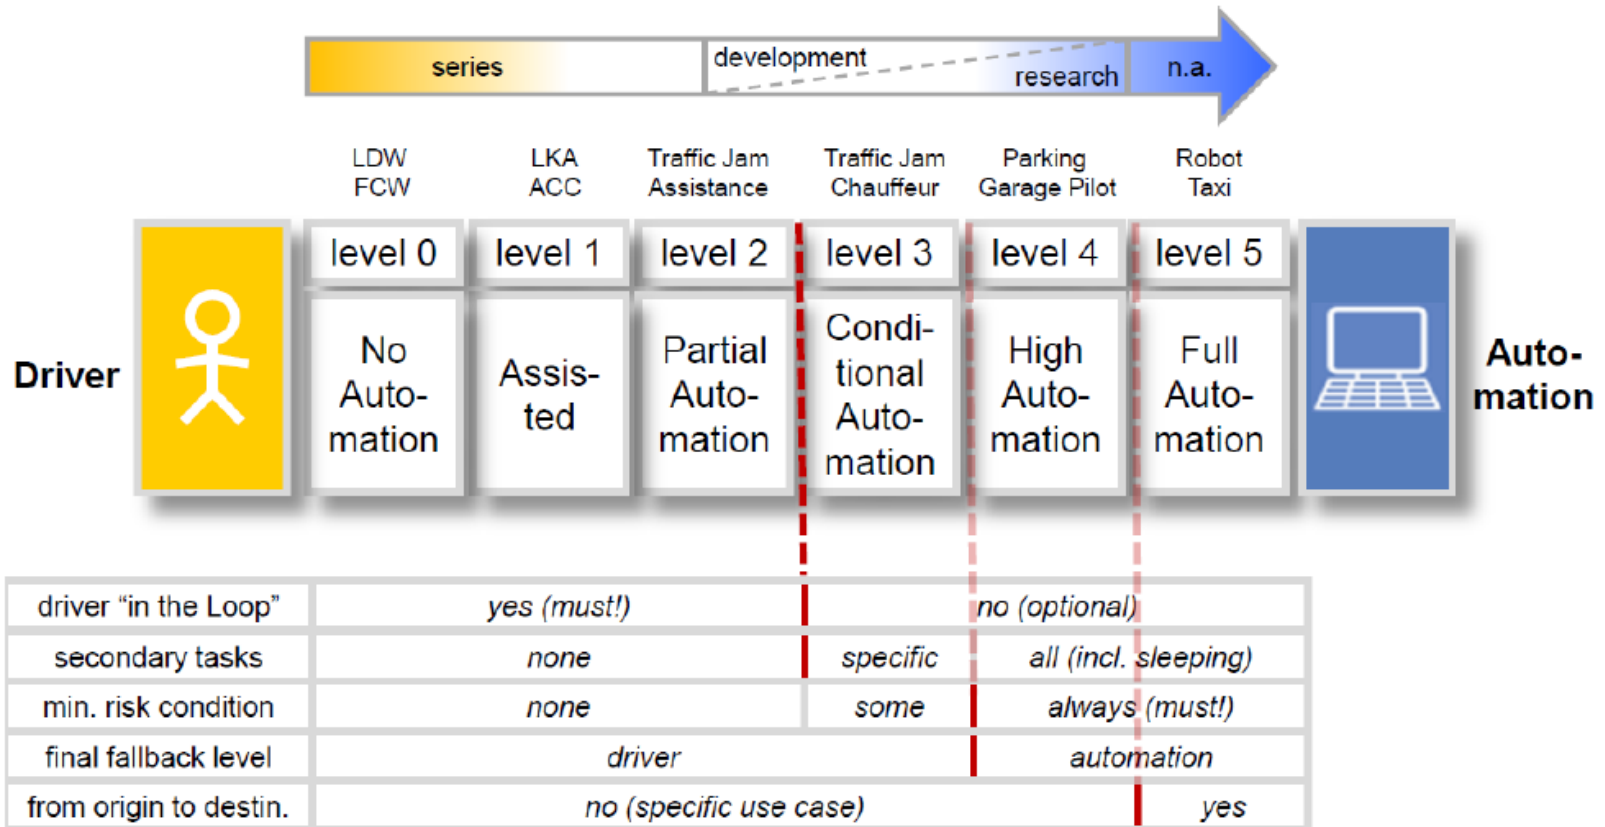

CIECA Congress

Madrid, 8-9 June 2016

Szabolcs SCHMIDT

**Head of the Road Safety Unit
Directorate-General for Mobility and
Transport**

European Commission

Road fatalities in EU 2001-2020

Fatality rates 2014 (deaths/million inhabitants)

European
Commission

Bast/VDA classification:

ACC: Automatic Cruise control
 FCW: Forward collision warning
 LDW: Lane departure warning
 LKA: Line keeping assist