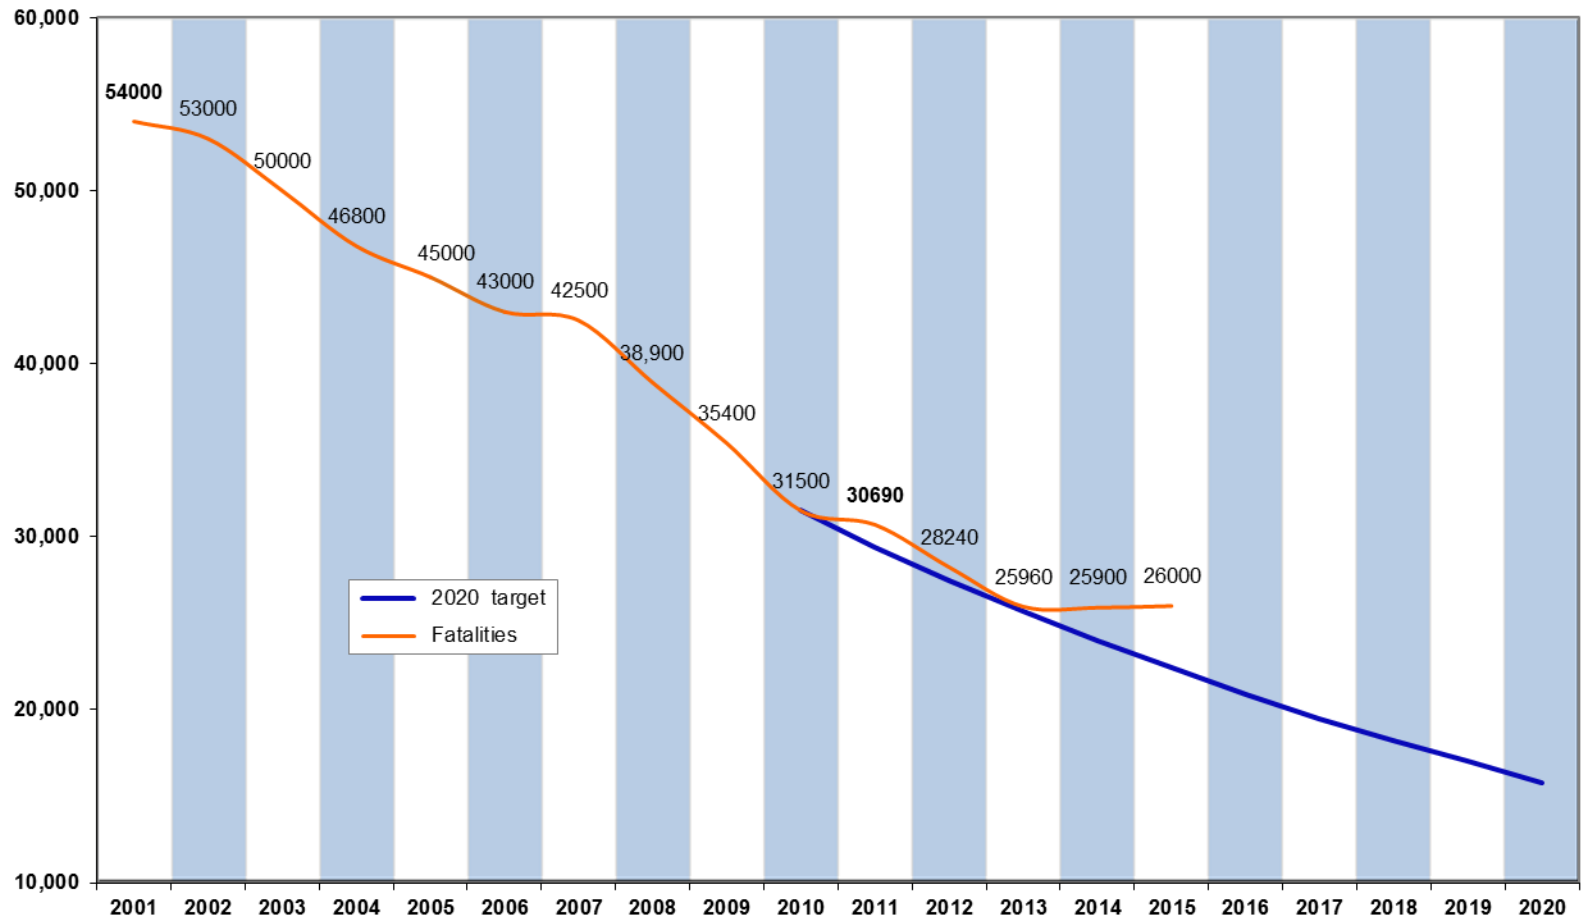

CIECA Congress

Madrid, 8-9 June 2016

Szabolcs SCHMIDT

**Head of the Road Safety Unit
Directorate-General for Mobility and
Transport**

European Commission

Road fatalities in EU 2001-2020

Fatality rates 2014 (deaths/million inhabitants)

European
Commission

Bast/VDA classification:

ACC: Automatic Cruise control
 FCW: Forward collision warning
 LDW: Lane departure warning
 LKA: Line keeping assist